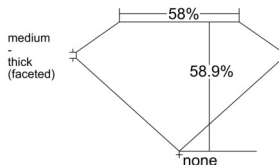

GIA®

FACSIMILE

GIA REPORT 1533113216

Verify this report at GIA.edu

GIA NATURAL DIAMOND DOSSIER®

August 12, 2025
GIA Report Number 1533113216
Shape and Cutting Style ..... Heart Brilliant
Measurements ..... 5.34 x 6.21 x 3.66 mm

GRADING RESULTS

Carat Weight ..... 0.71 carat
Color Grade ..... G
Clarity Grade VS1

ADDITIONAL GRADING INFORMATION

Polish ..... Excellent
Symmetry ..... Excellent
Fluorescence ..... None
Clarity Characteristics ..... Feather
Inscription(s): GIA 1533113216

PROPORTIONS

Profile not to actual proportions

GRADING SCALES

GIA COLOR SCALE		GIA CLARITY SCALE			
COLORLESS	D	VERY VERY SLIGHTLY INCLUDED	FLAWLESS		
	E		INTERNALLY FLAWLESS		
	F	VERY SLIGHTLY INCLUDED	VVS₁		
	G		VVS₂		
	H		VS₁		
	NEAR COLORLESS	I	SLIGHTLY INCLUDED	VS₂	
		J		SI₁	
		FAINT	K	INCLUDED	SI₂
			L		I₁
			M		I₂
VERT LIGHT	N	LIGHT	I₃		
	O				
	P				
	Q				
	R				
	S				
LIGHT	T				
	U				
	V				
	W				
X					
Y					
Z